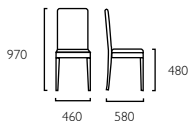

# JAIRO

Cabinet 450 x 1285  
3509005

Cabinet 450 x 1890  
3509003

PETER

CALVINA

PETER

JAIRO

JAIRO