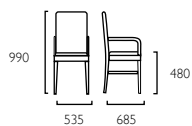

- 107/621
- 107/622
- 109/622