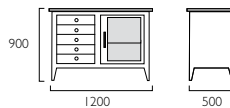

KAGAMI

Dining Chair
2409782/8421059

BENSON

Glass Top Extendable Glass Table 900 + 900
1409442/1400011

Glass Top Extendable Glass Table 1200 + 1200
1409444/1400014

IRIS

Cabinet
3409088

● 107

● ■ 107/421