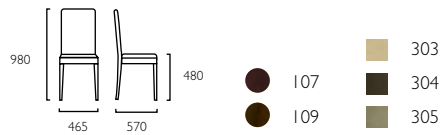

DOVE

Dining Chair
24091051/8304158

ROGER

Glass Top Dining Table 1000 x 1600
1409517/1400067/1409504

Glass Top Dining Table 1000 x 2000
1409515/1400065/1409504

Glass Top Dining Table 1500 x 1500
1439153/1430005

LAYTON

Cabinet
3409152/3400002

ROGER