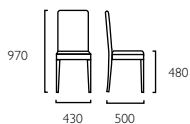

LUKE

Dining Chair
2409470/8604007

ALEX

Wooden Extendable Dining Table
1409315

ALTON

Cabinet
3409128

300	600
303	601
500	603
503	604

distinctive
superiority