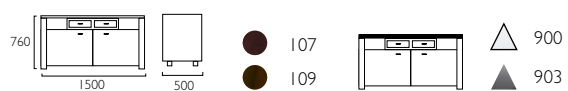

DOVE

Dining Chair
24091051/8304158

ROGER

Glass Top Dining Table 1000 x 1600
1409517/1400067/1409504

Glass Top Dining Table 1000 x 2000
1409515/1400065/1409504

Glass Top Dining Table 1500 x 1500
1439153/1430005

LAYTON

Cabinet
3409152/3400002