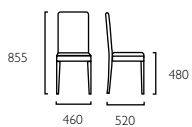

MARVA

Dining Chair
24091241/8304020

CLIFFORD

Glass Top Dining Table
1409401/1409397/1400008

TOVI

Cabinet
3409127