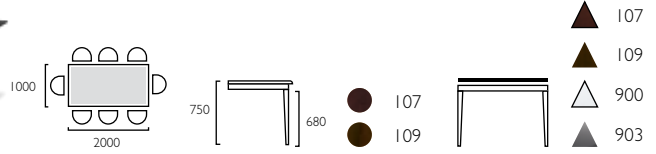

CASEY

Dining Chair
24091215/8304233

LAYTON

Glass Top Dining Table
1409395/1400006

JUNO

Wooden Dining Table 800 x 1200
1429047

Wooden Dining Table 900 x 1500
1439031

Wooden Dining Table 1000 x 2000
1409305

Wooden Dining Table 1500 x 1500
1439035