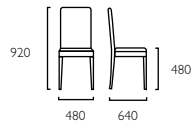

IVY

Dining Chair
24091454/8610308

CLARKSON

Glass Top Dining Table
1409513/1409498/1400062

JAIRO

Cabinet 450 x 1285
3509006

Cabinet 450 x 1890
3509004

DAFFODIL

Mirror 800 x 800
0506050

Mirror 800 x 1800
0506052

CLARKSON