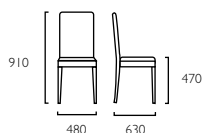

SAMANTHA

Dining Chair
24091432/8561300

JOSEPH

Wooden Extendable Dining Table
1409488

DAFFODIL

Mirror 800 x 1800
0506052

Mirror 800 x 800
0506050

● ■ 107/560
● ■ 109/561