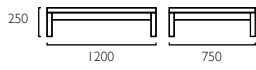

- 107
- 109

- 107
- 109

- 107
- 109

- 107
- 109

experience the essence of panache