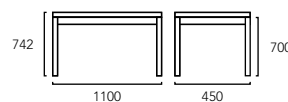

CARLA

Dining Chair
2409966/8304001

JUNO

Wooden Dining Table 800 x 1200
1429142

Wooden Dining Table 900 x 1500
1439146

Wooden Dining Table 1000 x 2000
1409505

Wooden Dining Table 1500 x 1500
1439147

Console Table
1329173

state-of-the-art
designs