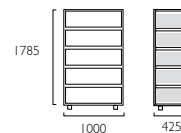

# JAIRO

Tall Cabinet  
3409130

Tall Cabinet with Glass Door  
3409164

JAIRO

- 107
- 109

JAIRO

- 107
- 109

ROGER