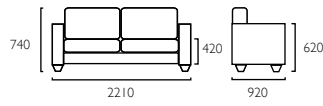

● 107

■ 320	■ 640
■ 321	■ 641
■ 323	■ 643

● 107

■ 320	■ 640
■ 321	■ 641
■ 323	■ 643