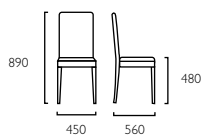

VERA

Dining Chair
2409260/8305002

CLIFFORD

Glass Top Dining Table
1409400/1409396/1400008