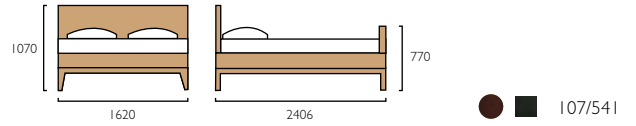

GREECE

Sofa 1 Seater
2300087/8321248

Sofa 2 Seater
2300088/8321249

Sofa 3 Seater
2300089/8321250

Ottoman
2300090/8321251