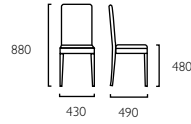

GRACE

Dining Chair
2409940/8305001

SARA

Glass Top Dining Table
1429114/1400020