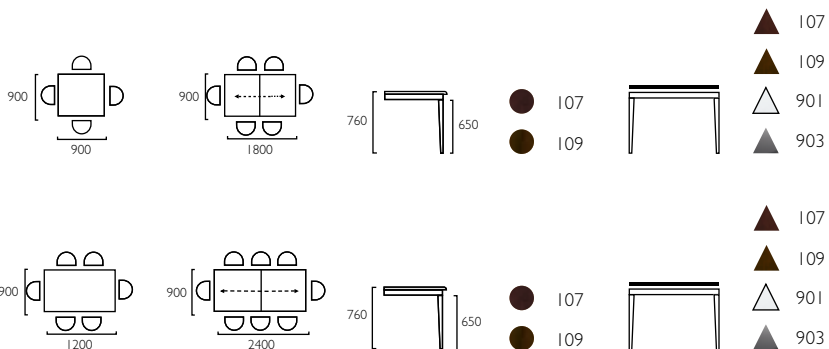

# DAFFODIL

Mirror 800 x 1800  
0506052

Mirror 800 x 800  
0506050

DAFFODIL

DAFFODIL

MICHELLE

BENSON

epitome of  
luxurious comfort