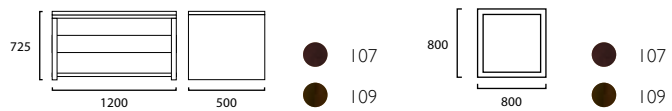

# JAIRO

TV Cabinet 480 x 1885  
3302124

TV Cabinet 480 x 1285  
3302126

FELTON

- ■ 107/560
- ■ 109/561

alluring opulence

EUGENE