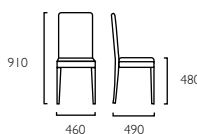

CARLA

Dining Chair
2409966/8304001

JUNO

Wooden Dining Table 800 x 1200
1429142

Wooden Dining Table 900 x 1500
1439146

Wooden Dining Table 1000 x 2000
1409505

Wooden Dining Table 1500 x 1500
1439147

Console Table
1329173

state-of-the-art
designs

JUNO