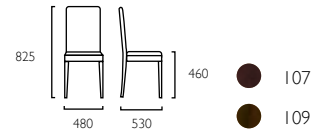

# JAIRO

Cabinet 450 x 1285  
3509006

Cabinet 450 x 1890  
3509004

chic & contemporary

MIA

JOSEPH

JAIRO

JAIRO