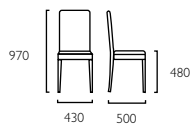

MARC

Dining Chair
2409312/8604007

ZOE

Wooden Dining Table
1409218

IRIS

Cabinet
3409088

timeless appeal