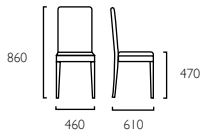

# JOSEPH

Wooden Extendable Dining Table  
1409488

premier  
quality finishes

EMILY

- ■ 107/560
- ■ 109/561

JOSEPH

- 107
- 109