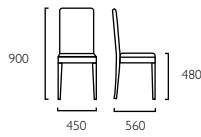

FREDDIE

Dining Chair
2409728/8305002

SARA

Wooden Extendable Dining Table
1409217