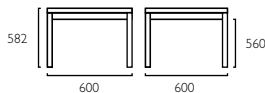

GREECE

Sofa 1 Seater
2300087/8321248

Sofa 2 Seater
2300088/8321249

Sofa 3 Seater
2300089/8321250

Ottoman
2300090/8321251

CORI

Coffee Table
1329159/1300036

End Table
1309227/1300039

Console Table
1329162/1300042

CORI