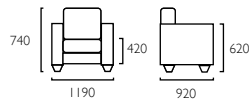

● 107

■ 320	■ 640
■ 321	■ 641
■ 323	■ 643