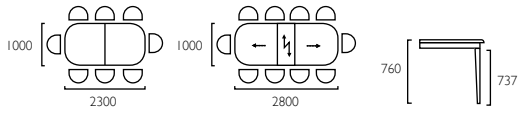

# JOSEPH

Wooden Extendable Dining Table  
1409488

premier  
quality finishes

EMILY

- ■ 107/560
- ■ 109/561

JOSEPH

- 107
- 109