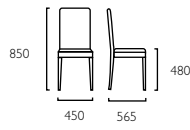

ELSA

Dining Chair
24091247/8661246

- 640
- 641
- 643
- 660
- 661
- 662
- 663

BRANDON

Glass Top Dining Table
1409390/1400002

- 107
- 109

- 107
- 109
- 901
- 903

JAIRO

Tall Cabinet
3409108

Tall Cabinet with Glass Door
3409163