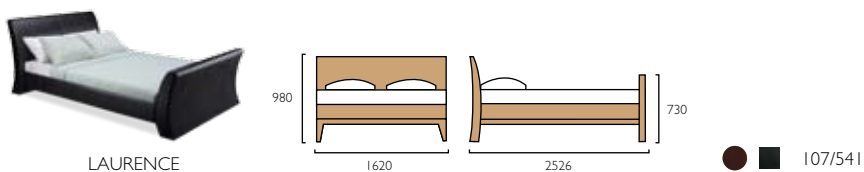

GREECE

Sofa 1 Seater
2300087/8640248

Sofa 2 Seater
2300088/8640249

Sofa 3 Seater
2300089/8640250

Ottoman
2300090/8640251

LAURENCE