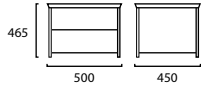

- 107
- 109

- 107
- 109

- 107
- 109