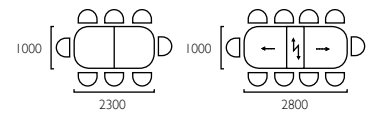

# JAIRO

Cabinet 450 x 1285  
3509006

Cabinet 450 x 1890  
3509004

chic & contemporary

MIA

JOSEPH

JAIRO

JAIRO