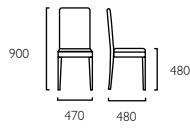

ELLEN

Dining Chair
2409256/8305001

POLLY

Wooden Dining Table 750 x 1200
1409222

Wooden Dining Table 900 x 1500
1409223

NORA

Console Table
1309106

JAIRO

Tall Cabinet
3409108

Tall Cabinet with Glass Door
3409163