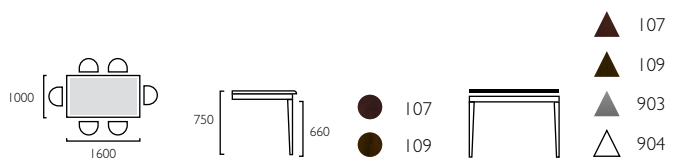

DOVE

Dining Chair
24091051/8304158

ROGER

Glass Top Dining Table 1000 x 1600
1409517/1400067/1409504

Glass Top Dining Table 1000 x 2000
1409515/1400065/1409504

Glass Top Dining Table 1500 x 1500
1439153/1430005

LAYTON

Cabinet
3409152/3400002