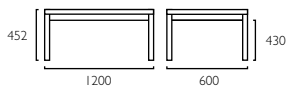

GREECE

Sofa 1 Seater
2300087/8321248

Sofa 2 Seater
2300088/8321249

Sofa 3 Seater
2300089/8321250

Ottoman
2300090/8321251

CORI

Coffee Table
1329159/1300036

End Table
1309227/1300039

Console Table
1329162/1300042

CORI