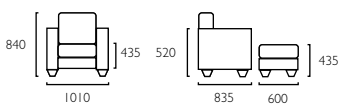

CUBA

Sofa 1 Seater
2300079/8640164

Sofa 2 Seater
2300080/8640147

Ottoman 1 Seater
2300081/8640165

Ottoman 2 Seater
2300082/8640148

PETER

Console Table
1329142

Coffee Table
1329139

End Table
1309220

CUBA