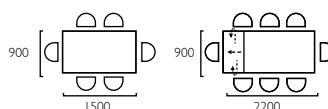

DORIS

Dining Chair
24091193/8304226

PETER

Wooden Extendable Dining Table
1409412

Console Table
1329143

LAYTON

Cabinet
3409152/3400002

● 107
● 109

■ 304
■ 305

● 107
● 109