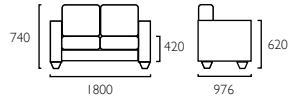

● 107

■ 320	■ 640
■ 321	■ 641
■ 323	■ 643