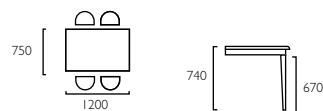

CARISSA

Dining Chair
24091041/8303145

POLLY

Wooden Dining Table 750 x 1200
1409222

Wooden Dining Table 900 x 1500
1409223

NORA

Console Table
1309106

● ● ● 107/303/540

● 107

● 107

● 107