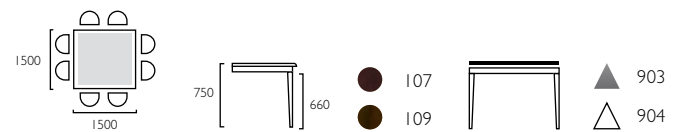

DOVE

Dining Chair
24091051/8304158

ROGER

Glass Top Dining Table 1000 x 1600
1409517/1400067/1409504

Glass Top Dining Table 1000 x 2000
1409515/1400065/1409504

Glass Top Dining Table 1500 x 1500
1439153/1430005

LAYTON

Cabinet
3409152/3400002