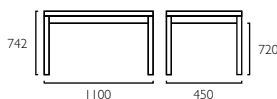

GREECE

Sofa 1 Seater
2300087/8321248

Sofa 2 Seater
2300088/8321249

Sofa 3 Seater
2300089/8321250

Ottoman
2300090/8321251

CORI

Coffee Table
1329159/1300036

End Table
1309227/1300039

Console Table
1329162/1300042