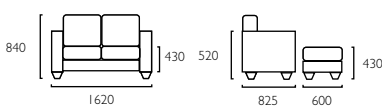

CUBA

Sofa 1 Seater
2300079/8640164

Sofa 2 Seater
2300080/8640147

Ottoman 1 Seater
2300081/8640165

Ottoman 2 Seater
2300082/8640148

PETER

Console Table
1329142

Coffee Table
1329139

End Table
1309220