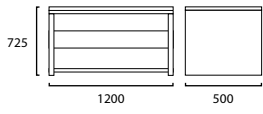

- 107
- 109

- 107
- 109

- 107
- 109