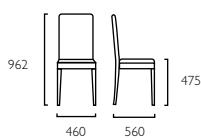

● 107
● 109

■ 304
■ 305